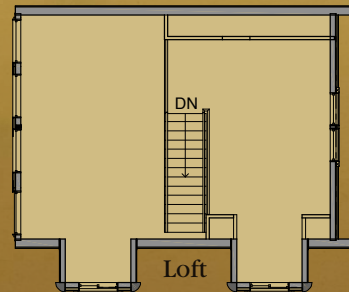

Homestead Lofted

Homestead Lofted SPECIFICATIONS

Outside Dimension	29' x 29'
Square Footage of Main	841 sq. ft.
Square Footage of Loft	250 sq. ft.
Total Square Footage	1,091 sq. ft.

Main Level

View our entire selection of floorplans online at wclh.com